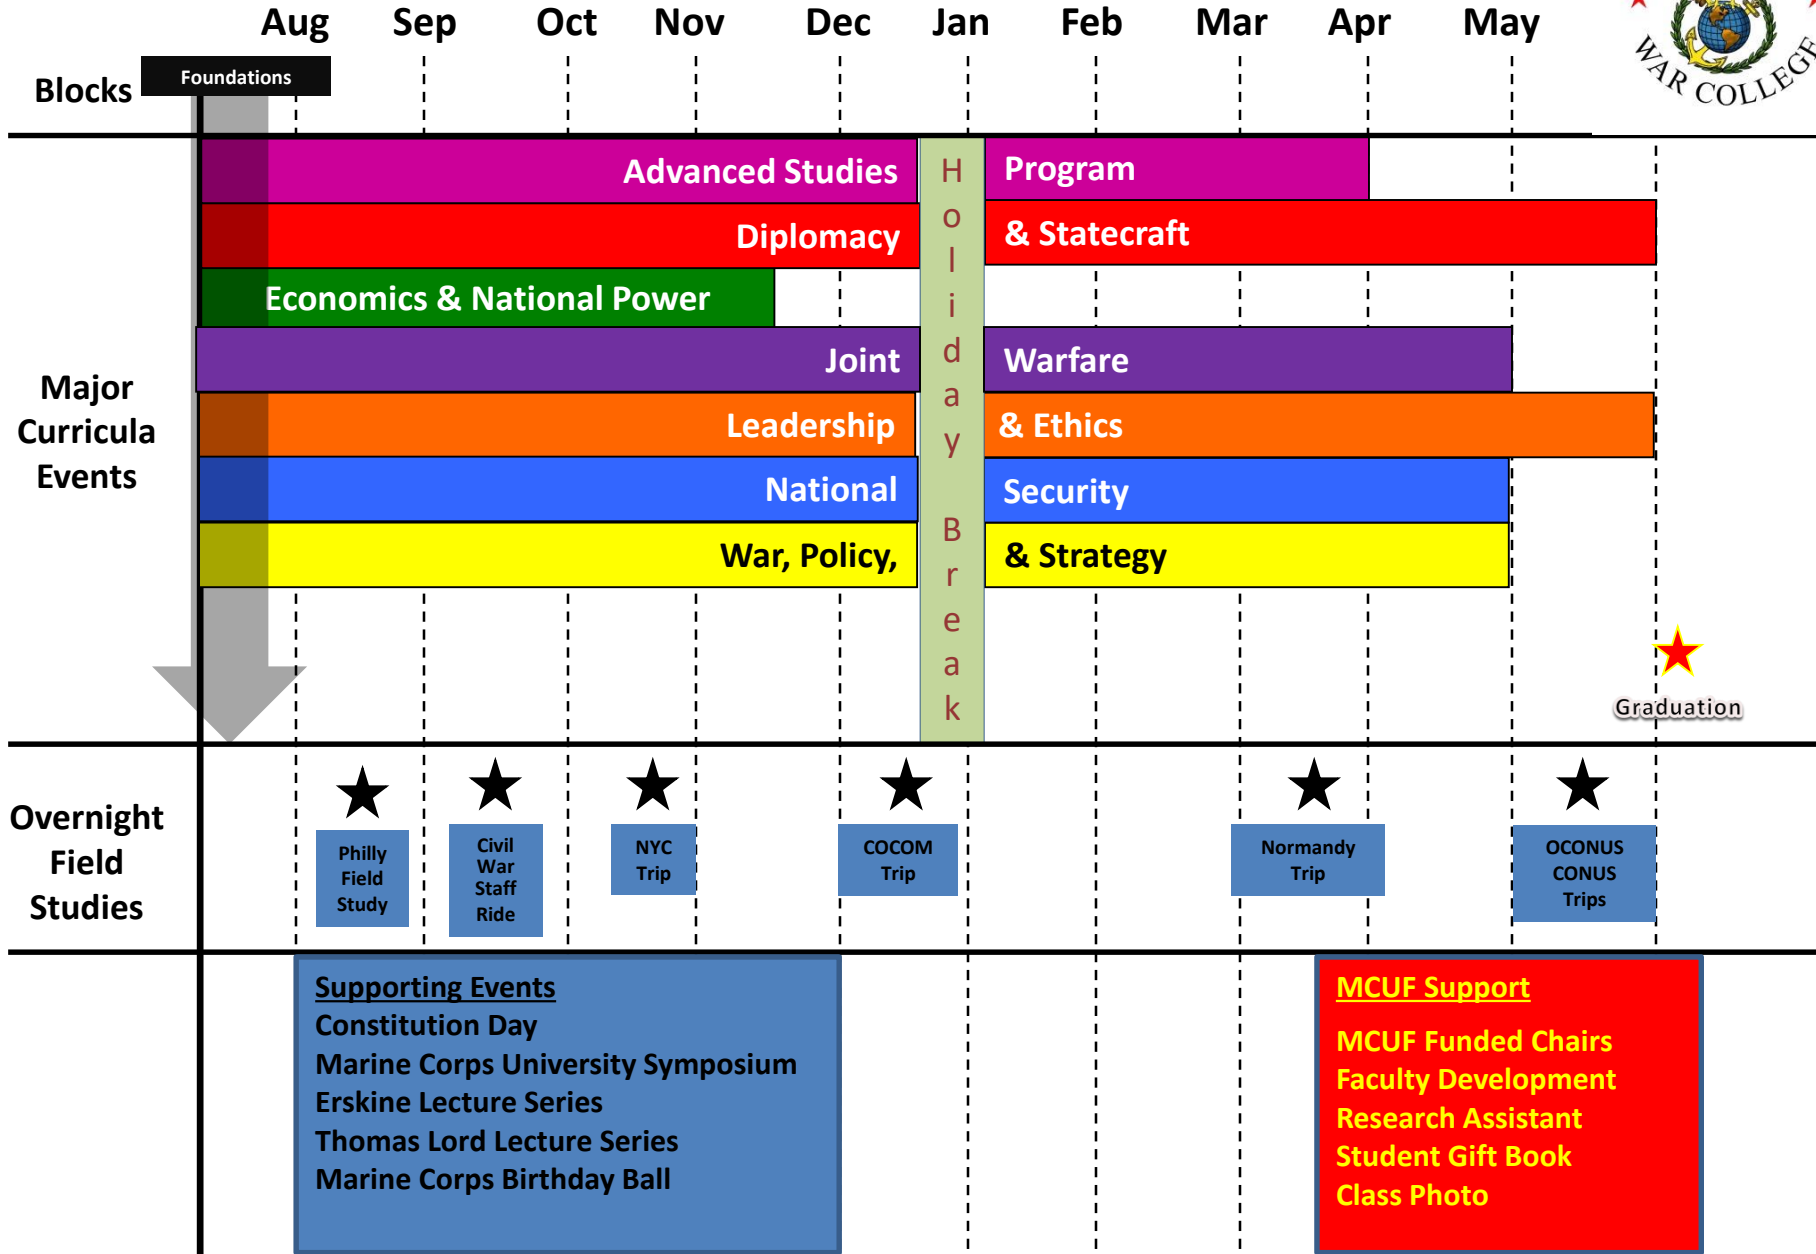

MCWAR Academic Calendar (AY18-19)

A Typical Week

Intentional decision to associate PSPT time on calendar to upcoming seminar.