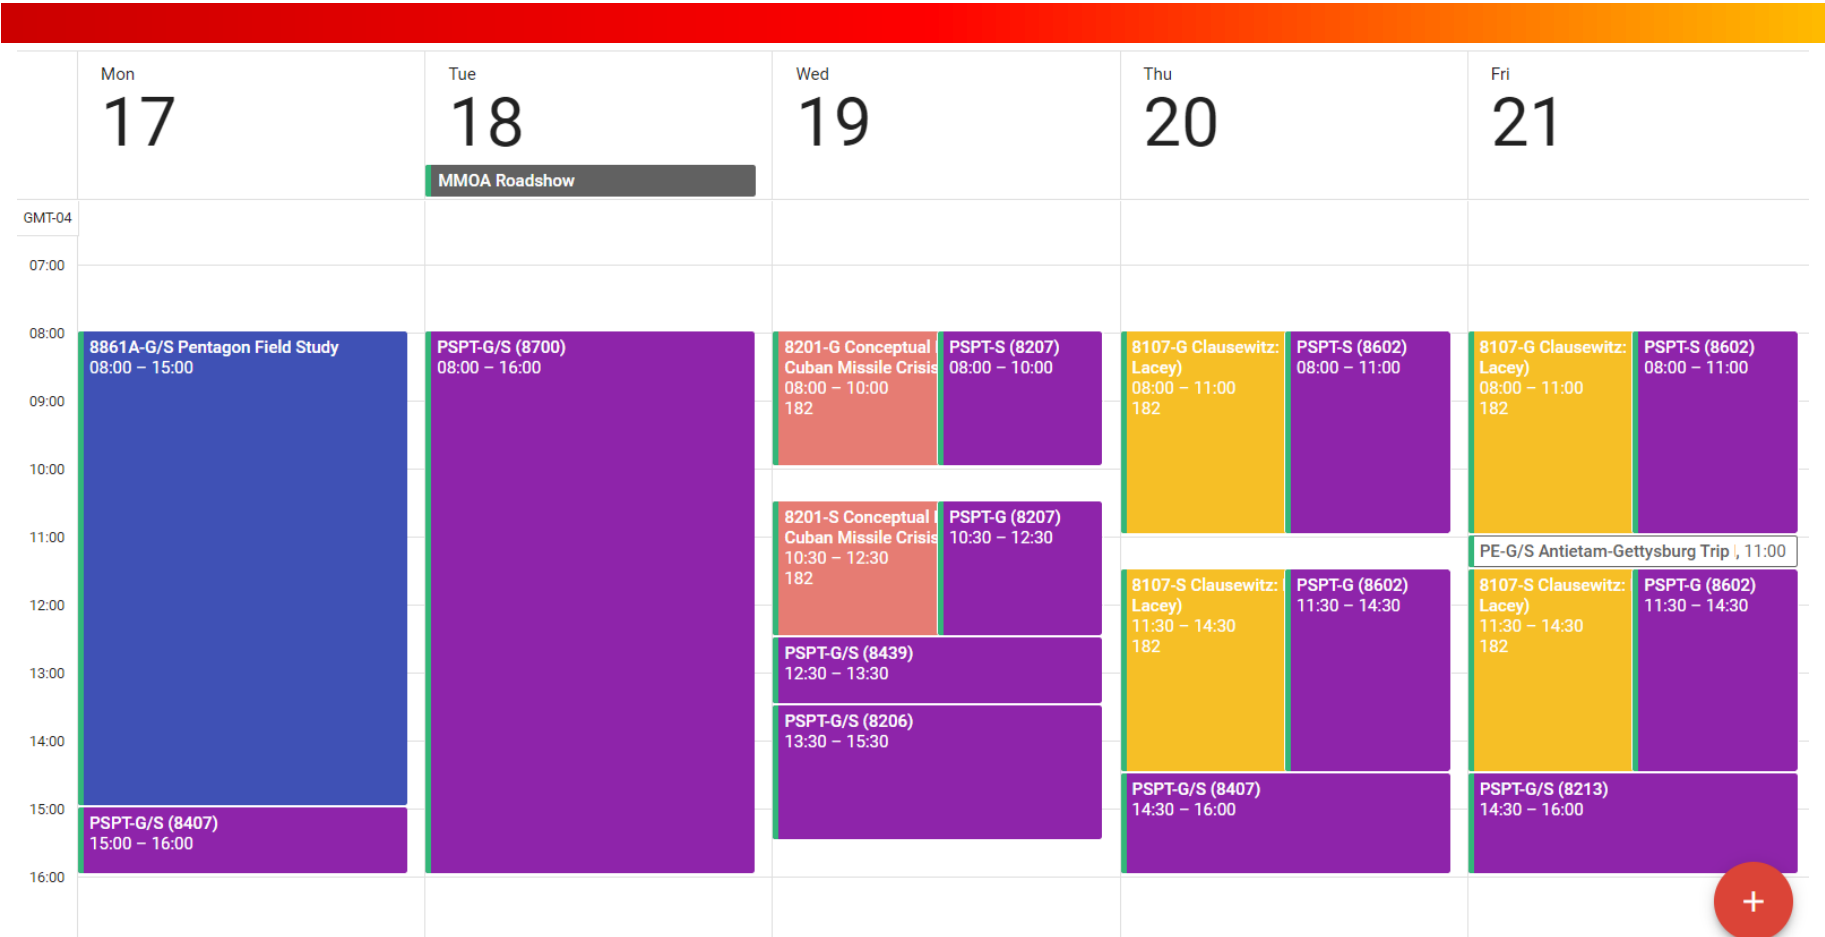

MCWAR Academic Calendar (AY18-19)

A Typical Week

Intentional decision to associate PSPT time on calendar to upcoming seminar.